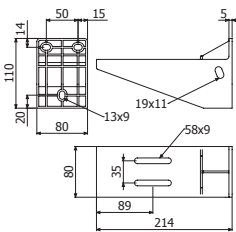

OBPHG	L		7035	
	mm	inch	PVCMI UV	KG/UD
OBPHG 100	100	4"	553100UV	0.19
OBPHG 150	150	6"	553150UV	0.27
OBPHG 200	200	8"	553200UV	0.34
OBPHG 300	300	12"	553300UV	0.54
OBPHG 400	400	16"	553400UV	0.95
OBPHG 600	600	24"	553600UV	1.10

OBPHG 150