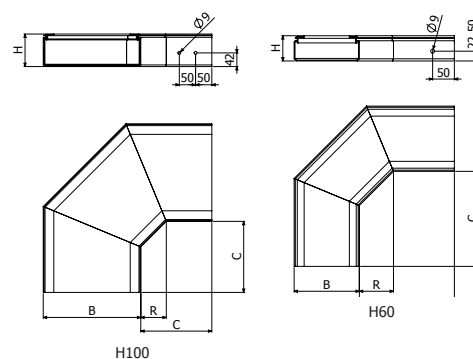

COVER COBP

3m (10ft)	B		7035	
	mm	inch	PVCM1 UV	KG/M
COBP 100	100	4"	555100UV	0.37
COBP 150	150	6"	555150UV	0.50
COBP 200	200	8"	555200UV	0.77
COBP 300	300	12"	555300UV	1.10
COBP 400	400	16"	555400UV	1.53
COBP 600	600	24"	555600UV	2.10

90° FLAT ELBOW CPOBP

CPOBP	H		B		7035	
	mm	inch	mm	inch	PVCM1 UV	KG/UD
CPOBP 60X100	60	2 3/8"	100	4"	570110UV	0.40
CPOBP 60X150	60	2 3/8"	150	6"	570115UV	0.54
CPOBP 60X200	60	2 3/8"	200	8"	570120UV	0.91
CPOBP 60X300	60	2 3/8"	300	12"	570130UV	1.61
CPOBP 100X200	100	4"	200	8"	570220UV	1.24
CPOBP 100X300	100	4"	300	12"	570230UV	2.14
CPOBP 100X400	100	4"	400	16"	570240UV	3.27
CPOBP 100X600	100	4"	600	24"	570260UV	4.08