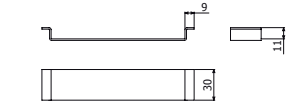

SET CT2

CT2	7035	
	I304L	KG/UD
CT2 M10X100	431100	0.11

RA50

RA50	7035	
	PVCMI UV	KG/M
RA50	512162UV	0.33

FLANGE BIKIO-OBP*

BIKIO-OBP	e mm	Mod HxB	7035	
			i304	KG/UD
BIKIO-OBP 60X100	1.5	60x100	400100	0.03
BIKIO-OBP 60X150	1.5	60x150	400150	0.05
BIKIO-OBP 60/100X200	1.5	60/100x200	400200	0.07
BIKIO-OBP 60/100X300	1.5	60/100x300	400300	0.09
BIKIO-OBP 100X400	2	100x400	400400	0.20
BIKIO-OBP 100X600	2	100x600	400600	0.49