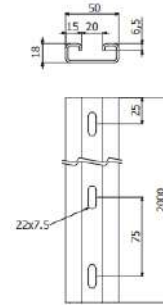

SET CT2

CT2	7035	
	I304L	KG/UD
CT2 M10X100	431100	0.11

RA50

RA50	7035	
	PVCMI UV	KG/M
RA50	512162UV	0.33

FLANGE BIKIO-OBP*

BIKIO-OBP	e mm	Mod HxB	7035	
			i304	KG/UD
BIKIO-OBP 60X100	1.5	60x100	400100	0.03
BIKIO-OBP 60X150	1.5	60x150	400150	0.05
BIKIO-OBP 60/100X200	1.5	60/100x200	400200	0.07
BIKIO-OBP 60/100X300	1.5	60/100x300	400300	0.09
BIKIO-OBP 100X400	2	100x400	400400	0.20
BIKIO-OBP 100X600	2	100x600	400600	0.49