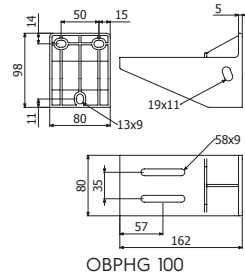

OBPHG	L		7035	
	mm	inch	PVCMI UV	KG/UD
OBPHG 100	100	4"	553100UV	0.19
OBPHG 150	150	6"	553150UV	0.27
OBPHG 200	200	8"	553200UV	0.34
OBPHG 300	300	12"	553300UV	0.54
OBPHG 400	400	16"	553400UV	0.95
OBPHG 600	600	24"	553600UV	1.10

OBPHG 150