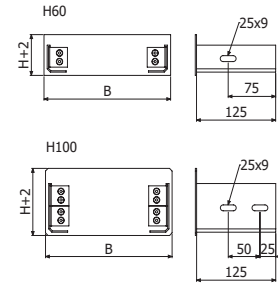

TFOBP	H		B		7035	
	mm	inch	mm	inch	PVCM1 UV	KG/UD
TFOBP 60X100	60	2 3/8"	100	4"	B-560110UV	0.09
TFOBP 60X150	60	2 3/8"	150	6"	B-560115UV	0.13
TFOBP 60X200	60	2 3/8"	200	8"	B-560120UV	0.15
TFOBP 60X300	60	2 3/8"	300	12"	B-560130UV	0.21
TFOBP 100X200	100	4"	200	8"	B-560220UV	0.24
TFOBP 100X300	100	4"	300	12"	B-560230UV	0.31
TFOBP 100X400	100	4"	400	16"	B-560240UV	0.40
TFOBP 100X600	100	4"	600	24"	B-560260UV	0.55